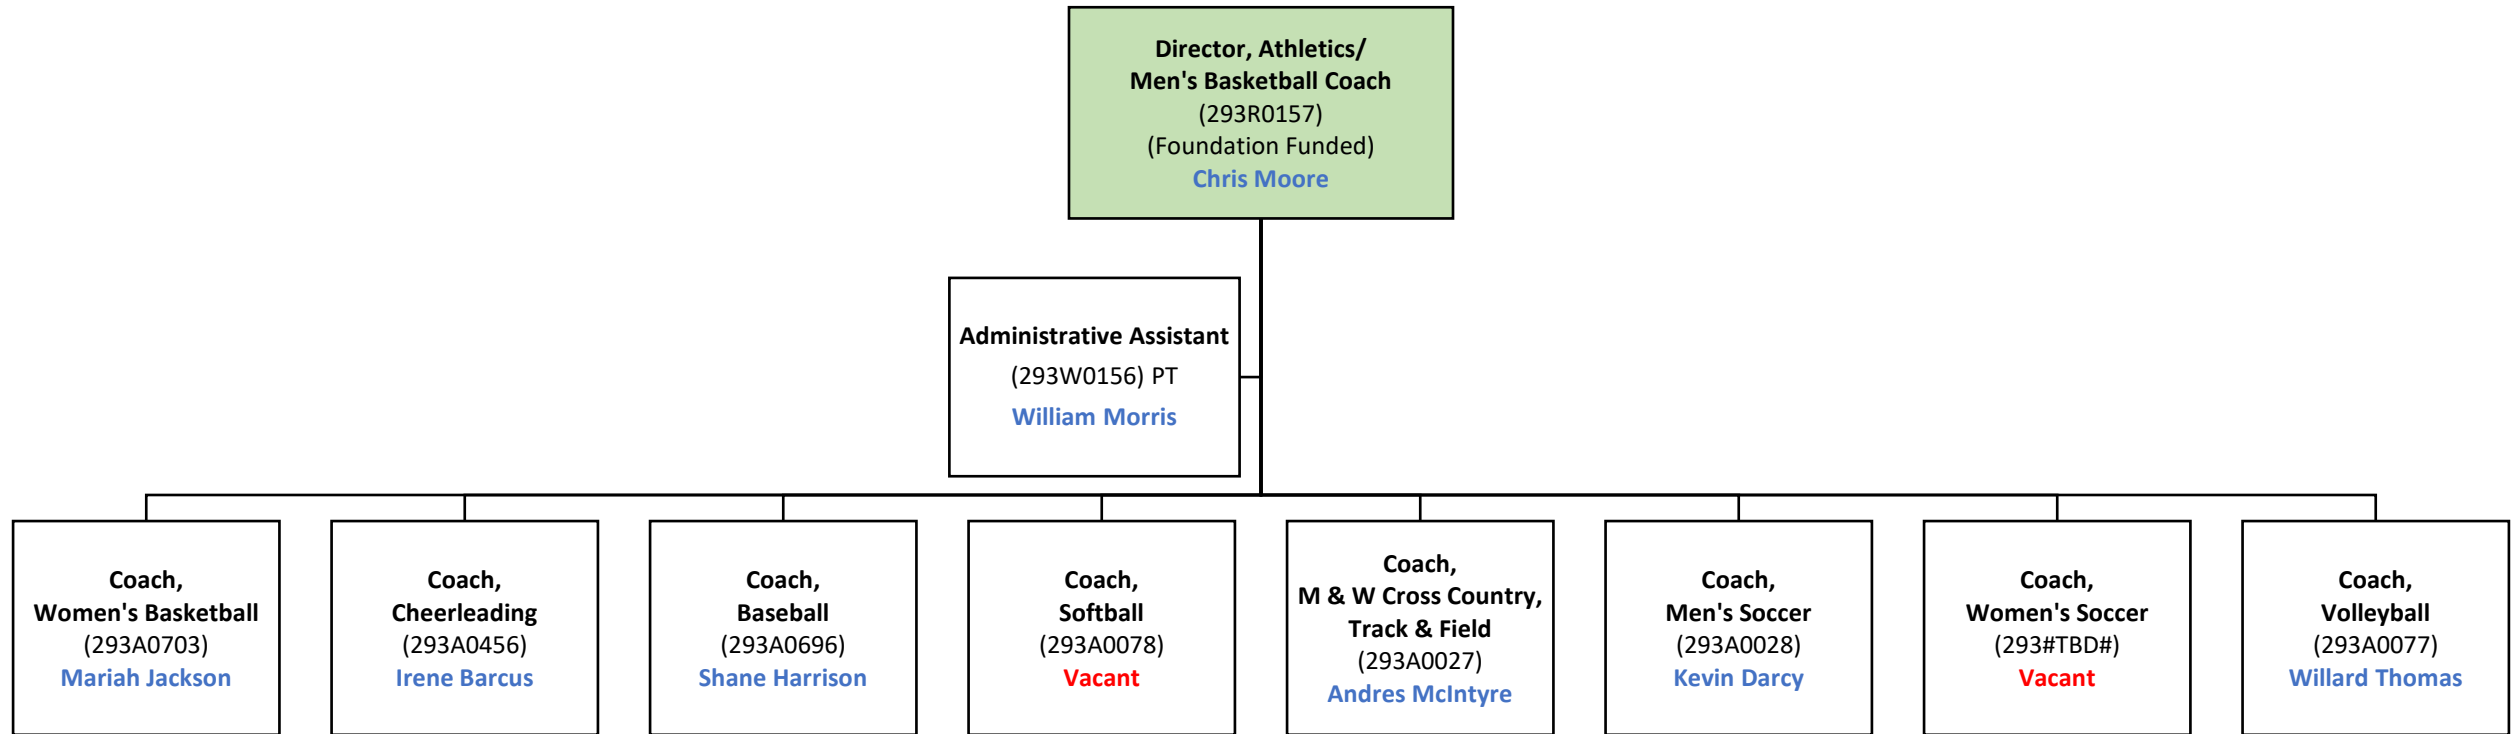

Updated: February 1, 2024

**Dean,
Retention & Student Success**
(293FA018)
Valerie Burge-Hall

ENROLLMENT MANAGEMENT AND STUDENT SUCCESS: ATHLETICS

Updated: February 1, 2024

ENROLLMENT MANAGEMENT AND STUDENT SUCCESS: ACADEMIC ADVISING