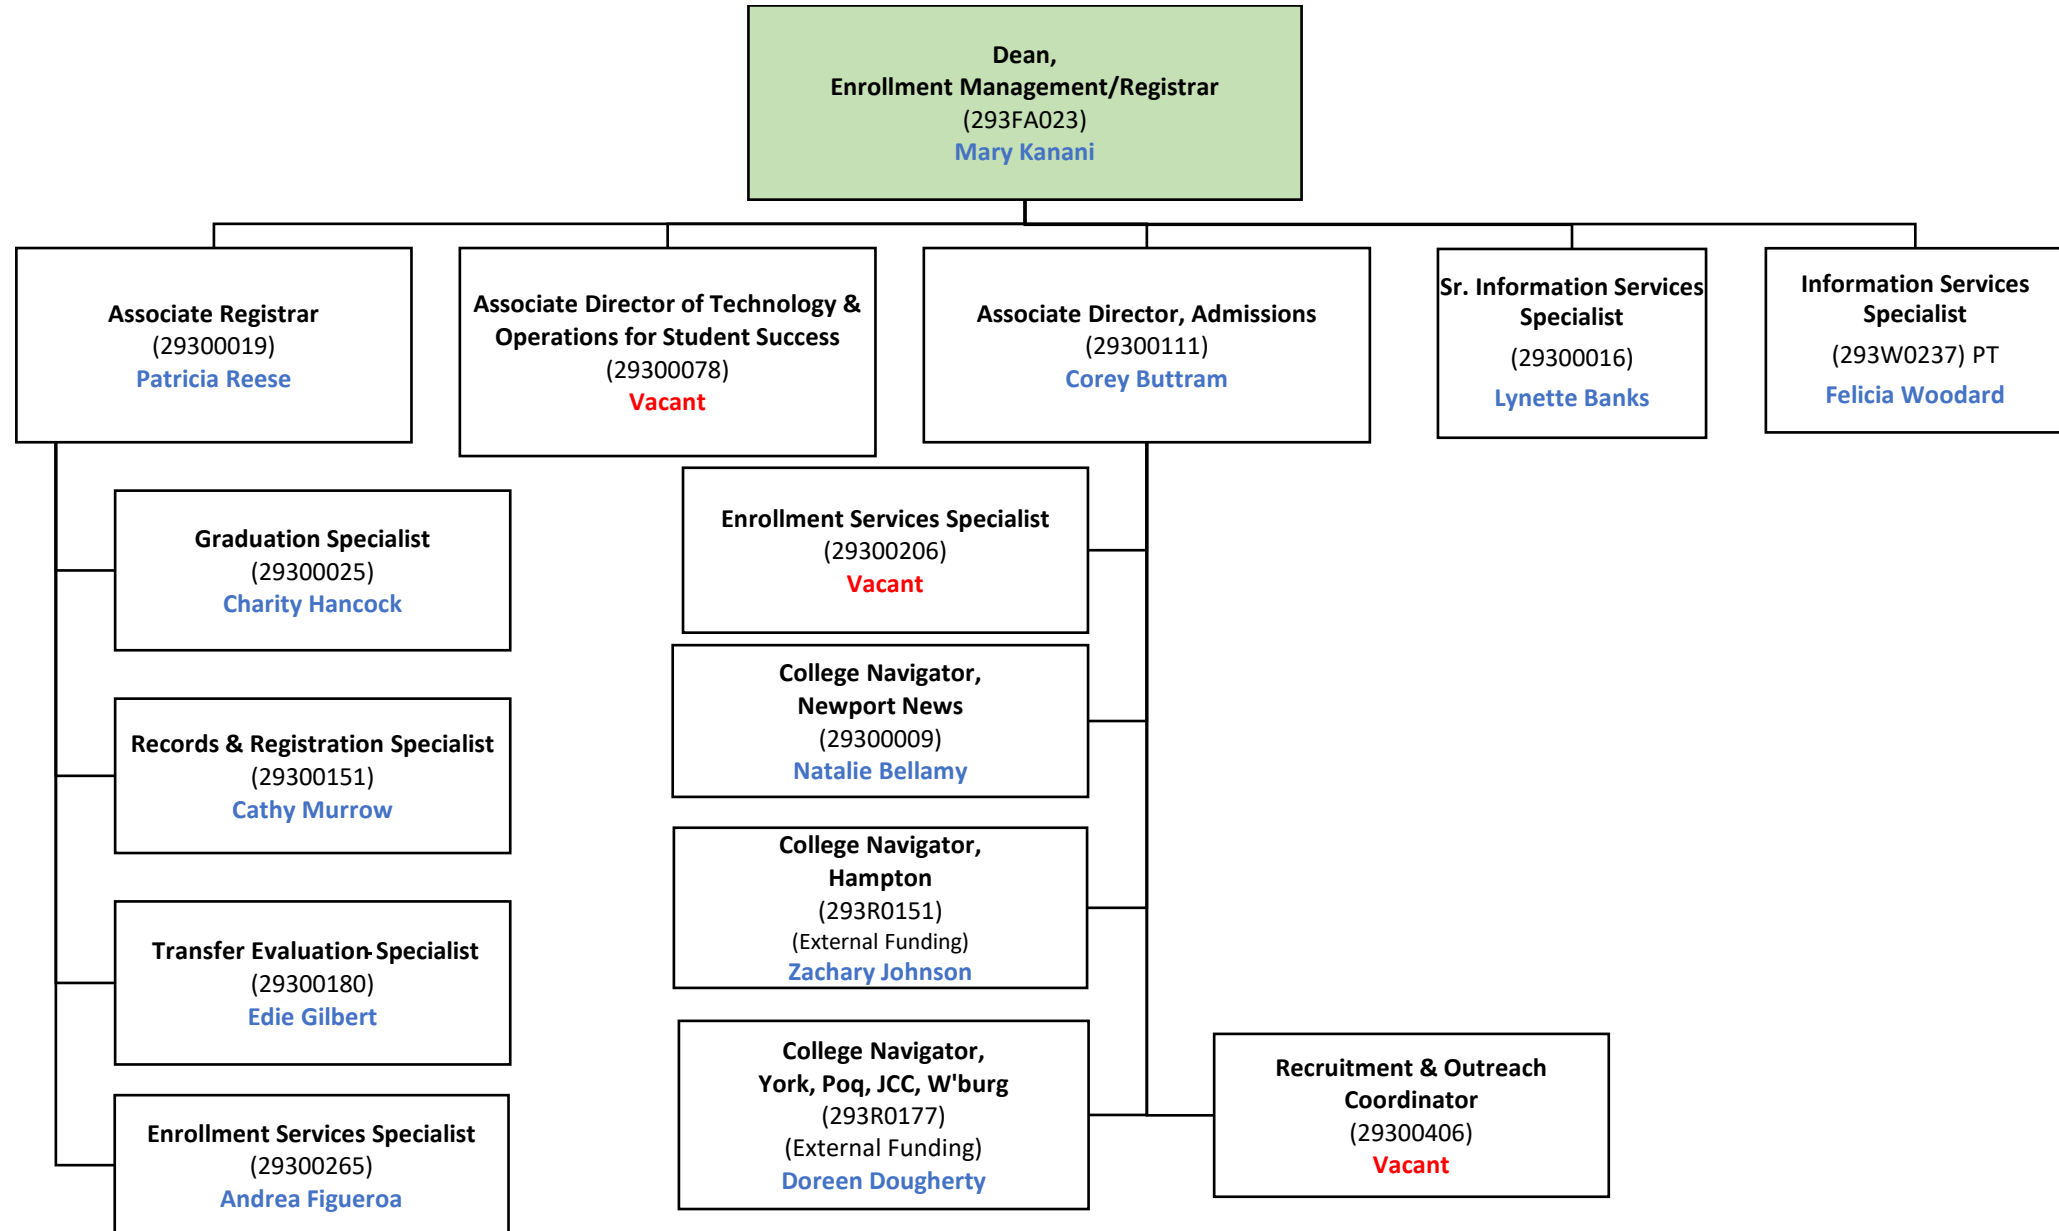

ENROLLMENT MANAGEMENT AND STUDENT SUCCESS

Updated: February 1, 2024

ENROLLMENT MANAGEMENT AND STUDENT SUCCESS: ADMISSION

Updated: February 1, 2024

ENROLLMENT MANAGEMENT AND STUDENT SUCCESS: RETENTION & STUDENT SUCCESS

Updated: February 1, 2024

**Dean,
Retention & Student Success**
(293FA018)
Valerie Burge-Hall

ENROLLMENT MANAGEMENT AND STUDENT SUCCESS: ATHLETICS

Updated: February 1, 2024

ENROLLMENT MANAGEMENT AND STUDENT SUCCESS: ACADEMIC ADVISING

Updated: February 1, 2024

ENROLLMENT MANAGEMENT AND STUDENT SUCCESS: TRiO

Updated: February 1, 2024