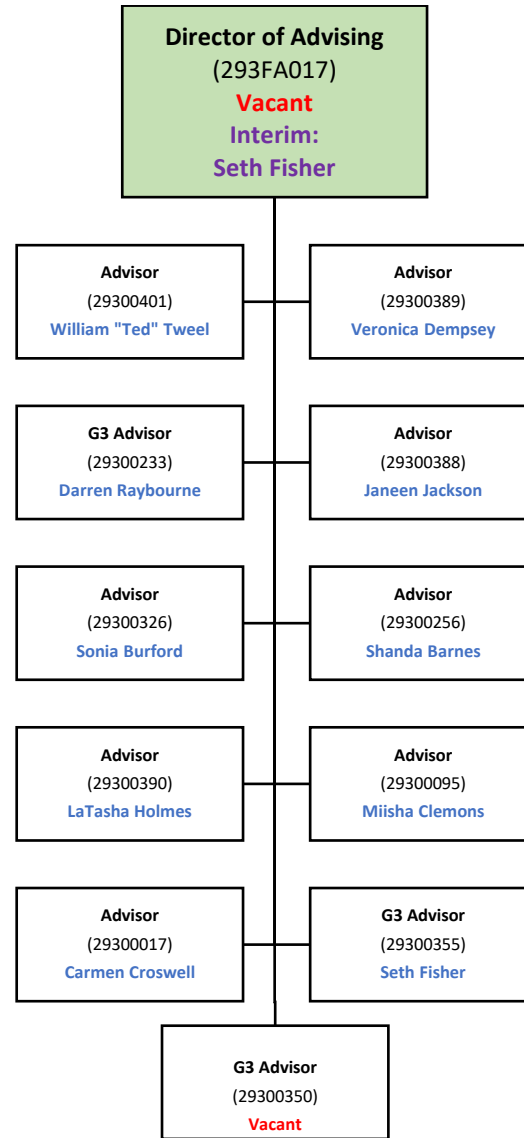

Updated: February 1, 2024

**Dean,
Retention & Student Success**
(293FA018)
Valerie Burge-Hall

ENROLLMENT MANAGEMENT AND STUDENT SUCCESS: ATHLETICS

Updated: February 1, 2024

ENROLLMENT MANAGEMENT AND STUDENT SUCCESS: ACADEMIC ADVISING

Updated: February 1, 2024

ENROLLMENT MANAGEMENT AND STUDENT SUCCESS: TRiO

Updated: February 1, 2024