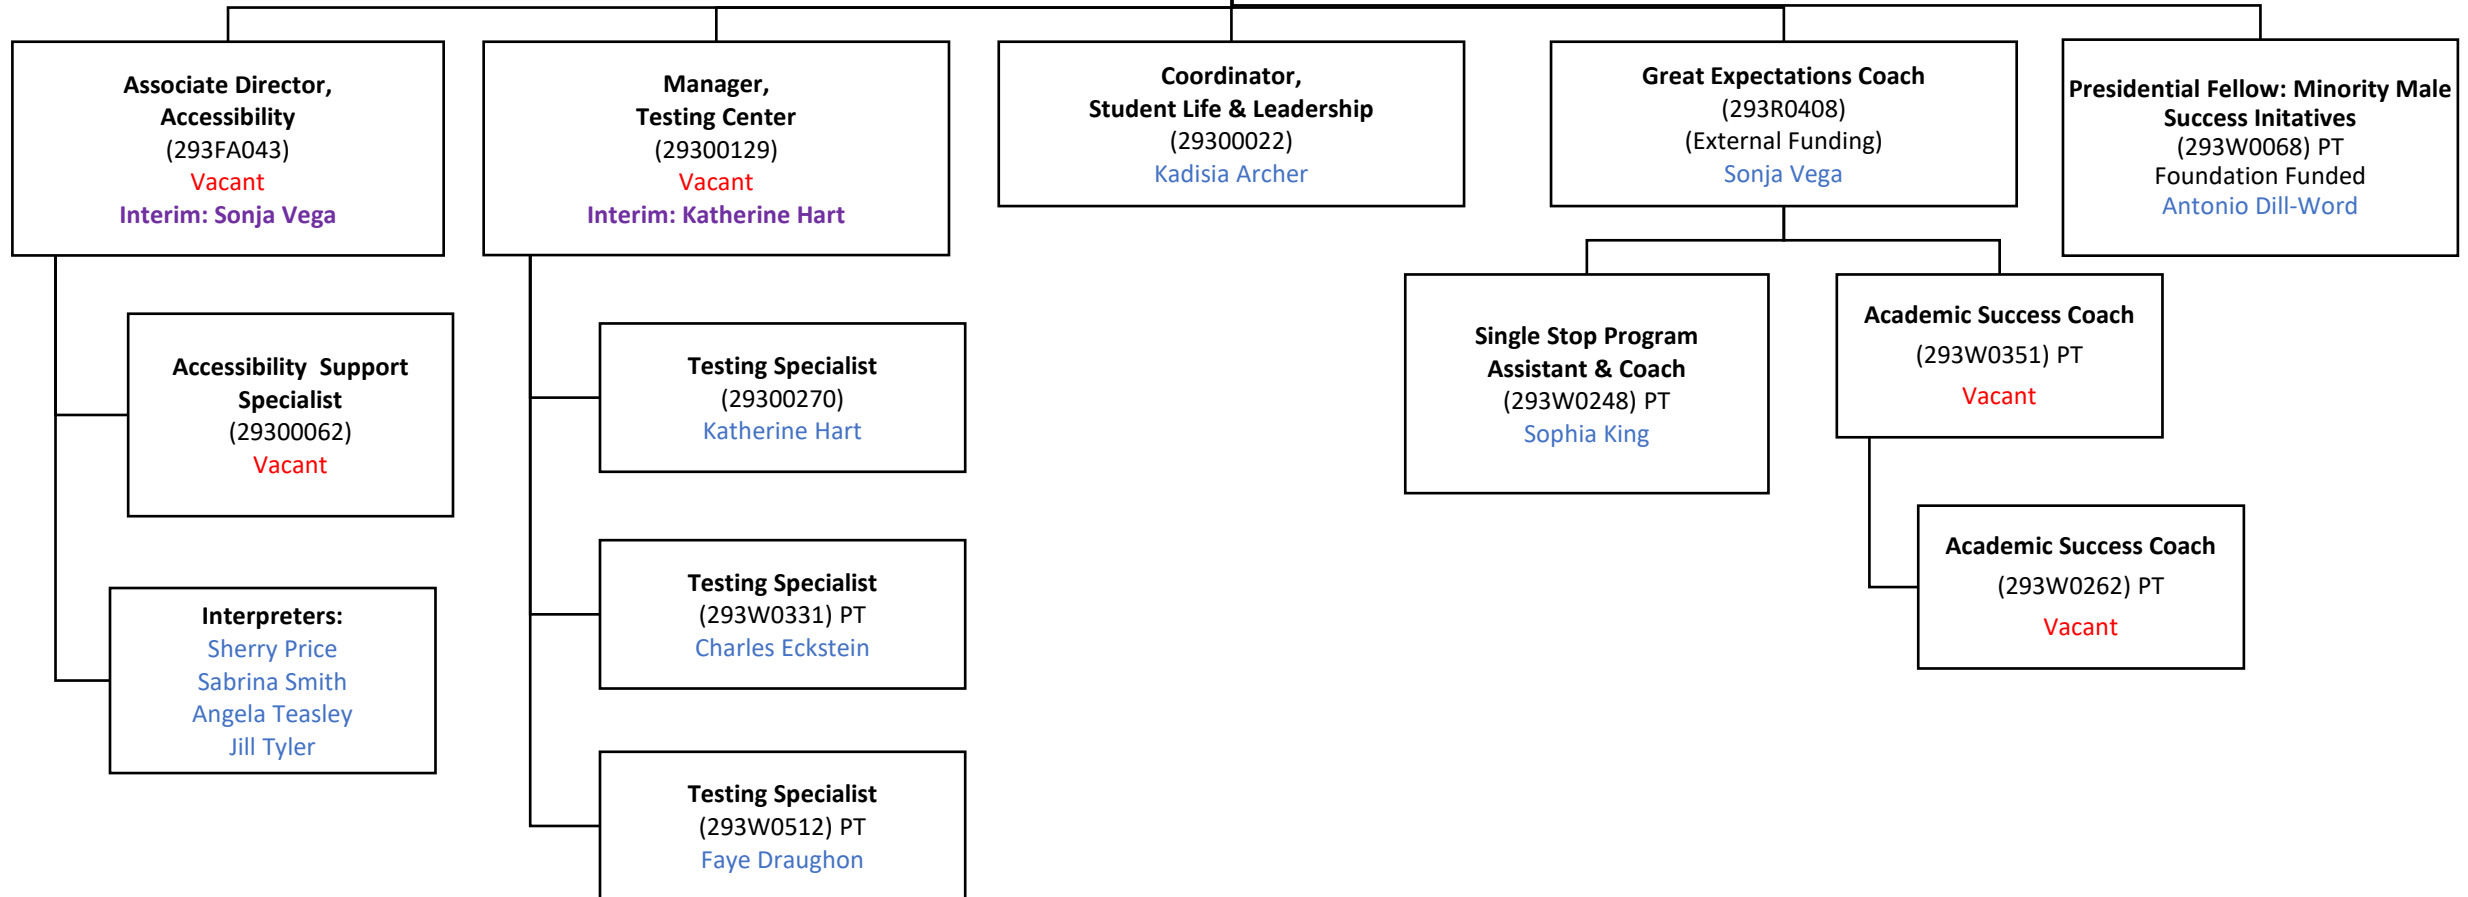

ENROLLMENT MANAGEMENT AND STUDENT SUCCESS

Updated: February 1, 2024

ENROLLMENT MANAGEMENT AND STUDENT SUCCESS: ADMISSION

Updated: February 1, 2024

ENROLLMENT MANAGEMENT AND STUDENT SUCCESS: RETENTION & STUDENT SUCCESS

Updated: February 1, 2024

**Dean,
Retention & Student Success**
(293FA018)
Valerie Burge-Hall

ENROLLMENT MANAGEMENT AND STUDENT SUCCESS: ATHLETICS

Updated: February 1, 2024

ENROLLMENT MANAGEMENT AND STUDENT SUCCESS: ACADEMIC ADVISING

Updated: February 1, 2024

ENROLLMENT MANAGEMENT AND STUDENT SUCCESS: TRiO

Updated: February 1, 2024